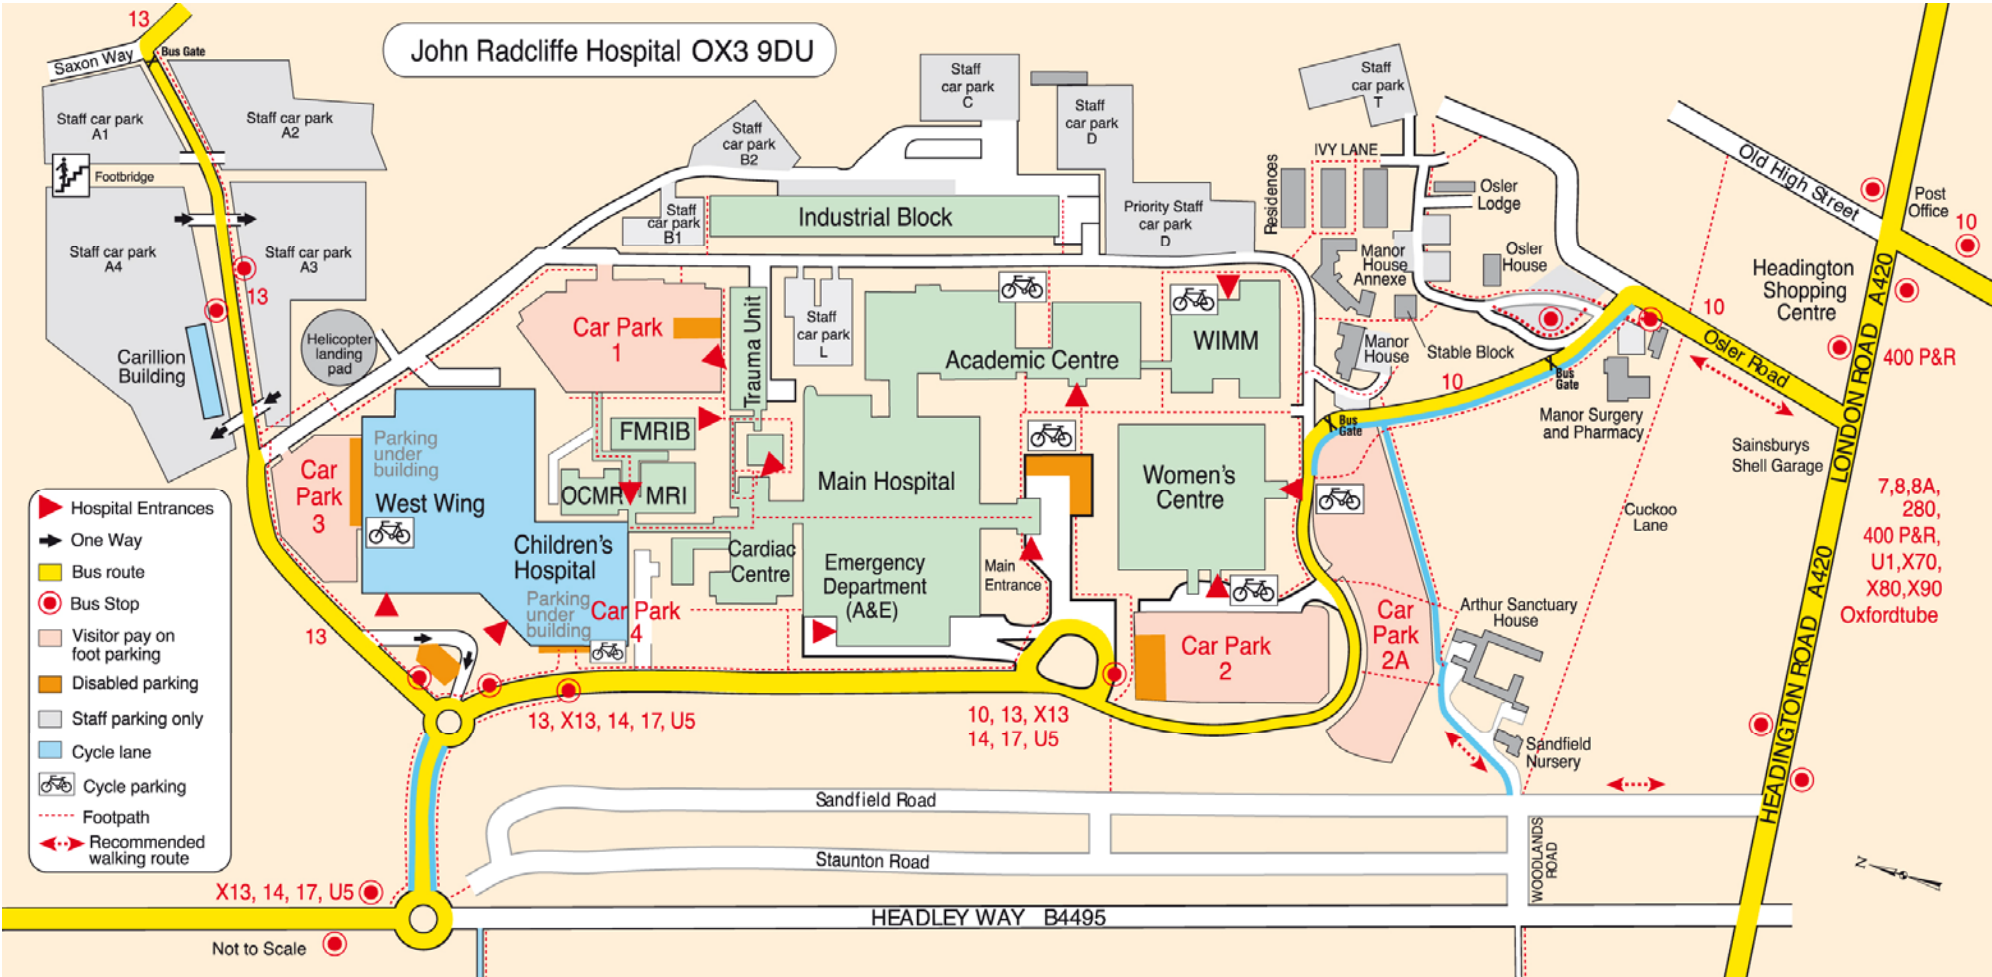

John Radcliffe Hospital OX3 9DU

- Hospital Entrances
- One Way
- Bus route
- Bus Stop
- Visitor pay on foot parking
- Disabled parking
- Staff parking only
- Cycle lane
- Cycle parking
- Footpath
- Recommended walking route

X13, 14, 17, U5

13, X13, 14, 17, U5

10, 13, X13
14, 17, U5

HEADLEY WAY B4495

Not to Scale

7, 8, 8A, 280,
400 P&R,
U1, X70,
X80, X90
Oxfordtube

Headington Shopping Centre
Sainsbury's Shell Garage
Cuckoo Lane

Old High Street
Post Office

Osler Road
400 P&R

WOODLANDS ROAD

Sandfield Nursery

ARTHUR SANCTUARY HOUSE

Car Park 2A

Manor Surgery and Pharmacy

Stable Block

Osler House

Osler Lodge

Residences

Manor House Annexe

Manor House

Priority Staff car park D

Staff car park T

Staff car park C